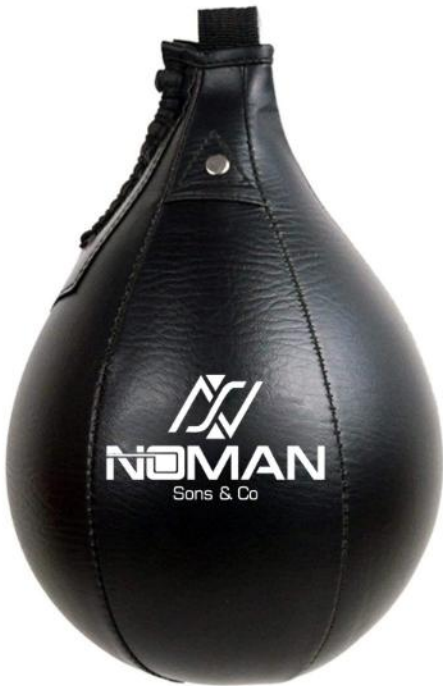

Double End Bag

40.5 cm tall double-end ball, made from genuine Mayahide Leather Easily-mountable, heavy-duty Nylostrap™ with 48" adjustable rubber bungee cord Pliable and tough Flexstring™ for quick movement and position retention Includes tough PVC buckle and fixings along with four metal S-Rings Exclusive V-Gravity™ technology for base stability

ART # : VW-SA-1001

**SIZE
COLOR
MATERIAL
MOQ**
ON CUSTOMER DEMAND

ART # : NS-SB-1901

ART # : NS-SB-1902

ART # : NS-SB-1903

SPEED BALLS

Authentic cowhide leather is long-lasting, durably and stubbornly resilient Duo-layered and handstitched for champion like consistency Double-stitched and riveted for unbreakable durability Built for optimum hand eye coordination and punch speed Available in different sizes.