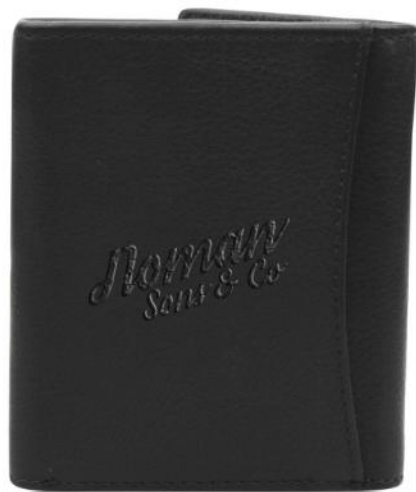

ART# NS-CW-1603